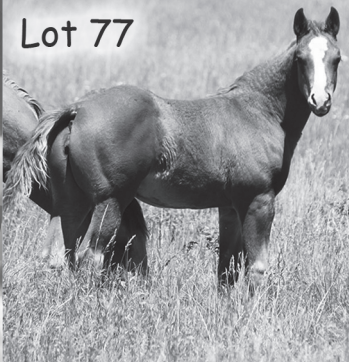

Lot 77

Lot 79

77

Unnamed

April 21, 2014 • Sorrel Filly

Playlight
4213270

Hights Peach Pie
5207156

Grays Starlight 2405900
Play Miss Hickory 3410505
Heza Valentine Pine 3488155
Parakeet Rita 4547563

Peppy San Badger 1089924
Doc's Starlight 537189
Freckles Playboy 911588
Miss Dry Hickory 2750090
Aledo Blue 2836781
Miss Fine Pine 1085117
Smart Little Romeo 3915500
Zips Betty 3603471

This mom to this colt we rode a little and she was really smart and athletic. This filly will be the same.

78

MS Tivio Honey FS 4810342

May 20, 2006 • Buckskin Mare

Sandy Cue Tivio
3592028

Pines MS Poco
3567058

Jesse Tivio 1305917
Whites Sweet Chex 2093746
Mr Poco Blackburn 1416738
Pines Honeybabe 2223669

Poco Tivio 17396
Jessie's Honeydew 923113
Sweet Sandy Cue 824260
Miss Paula Chex 207663
Mr Blackburn 41 246868
Mr 14'S Susie 341419
Pin'ts Wardlaw 659823
Bookkeeper Babe 484963

This is a really good mare. She is bred to Playlight for a 2015 foal. She is tame.

79

Krogs Lena 5539903

May 15, 2013 • Blue Roan Mare

Lenas Shinging King
4942747

Krogs Midnight Pine
4384073

Lenas Shinging 4534344
Gay Lil Cricket 4042820
Douglas Don 2919228
Krogs Blue Robin 3829126

There Comes A Time 3455898
Someones Sister 3859368
Gay Bar Ten 1863085
Willows Jackie 2786429
Paprika Pine 1334204
Baby Black 2030702
Redmount Blue 2142145
Robbys Robin 2609935

This filly is really pretty. She is alert and made right.