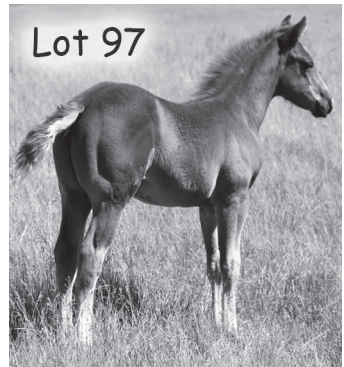

Big stout colt with some chrone. Should be loaded with cow sense and speed. Consigned by Buxcel/Barnes Quarter Horses, call 1-605-669-3057 or 1-605-530-7084.

96

Unnamed

May 15, 2014 • Bay Stallion

Playlight
4213270