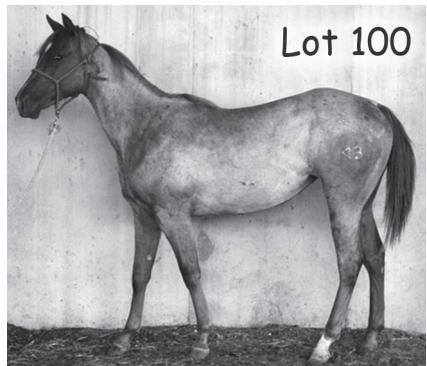

Lot 99

Lot 100

99

Unnamed

April 3, 2014 • Blue Roan Filly

Me Dude Bonanza
3663862

Krogs Zippo Blue
3702300

Dude Bonanza
1286827
Sassy Satin Leo
2742643
Zippo Blue Pine
2560238
Krogs Red Poppy
3163703

Uncle Dude 0611821
Black Queen Bee 0615921
Jae Bar Meleo 1540244
Aspers Satin Lady 1999293
Zippo Pat Bars 409541
Heart Bar Hazel 1408872
Paprika Pine 1334204
Ventures Red Poppy 1093898

This blue roan is gentle and out of a quiet mare. The sire is broke really good.

100

The Red Pumpkin 5545869

May 1, 2013 • Red Roan Mare

Smart Little Finch
4547404

Nellys Pumpkin
5211049

Smart Little Romeo
3915500
Krogs Roan Lady
2917110
Watch Jo Pac
3313156
Zips Nelly
3284818

Smart Little Rondee 3173527
Docs Sparta 2818015
Majestic Spinner 1998062
Krogs Sizzling Bar 2472352
Watch Jo Jack Cody 2248711
Paytons Pac Bailey 2560935
Zippo Blue Pine 2569238
Docs Naomi Bar 1638675

This is a nice yearling filly. She is nice to be around and looks like she could run.

101

Pending

April 29, 2014 • Bay Roan Filly

Peptos Pretty Spoon

Three Star Luck

Hes A Peptospoonful
Another Pretty Pep
Codelles Gent
Pats First Charm

Peptoboonsmal
Miss Smarty Rey
Smartest Little Pep
Rosewood Doll
Cow Gent
Blue Codelle
Maucho Charm
Pats May Basket

Big, flashy filly who is going to be as sharp as her older brother who also sells. Consigned by Buxcel/Barnes Quarter Horses, call 1-605-669-3057 or 1-605-530-7084.