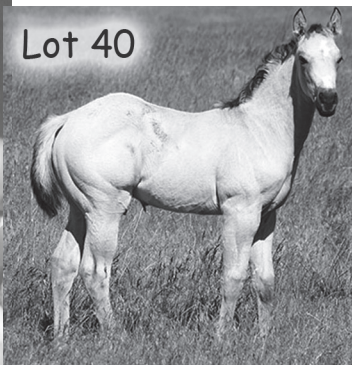

Lot 40

Lot 42

40

Unnamed

May 2, 2014 • Buckskin Stallion

Cant Kick This Cat

5197987

High Brow Cat	High Brow Hickory	2075796
2706274	Smart Little Kitty	2198722
Smart Gals Don't Dual	Dual Pep	2426289
4506752	The Smart Look	2689896
Harlan Watch Joe	Watch Joe Jack	729175
1386703	Pesk's Bay Lady	480881
Tyrees Miss Stamford	Tyrees Watch	1713830
2791178	Miss Playboy	974616

I'll Think About It

3330366

Whoever buys this colt will be very happy forever. He is REALLY cool!

41

Unnamed

April 23, 2014 • Sorrel Stallion

Cant Kick This Cat

5197987

High Brow Cat	High Brow Hickory	2075796
2706274	Smart Little Kitty	2198722
Smart Gals Don't Dual	Dual Pep	2426289
4506752	The Smart Look	2689896
Docs Shady Blue	Redmount Blue	2142145
3107275	Benitos Angel	2366883
Benitos Seniorita	Benito Bar Jack	1404487
200812	Tardys Royal Lady	1200812

Krogs Rita Doc

3829126

A great Cat colt that will be a pleasure breaking to ride.

42

Krogs Smart Cat 5543479

May 4, 2013 • Sorrel Gelding

Cant Kick This Cat

5197987

High Brow Cat	High Brow Hickory	2075796
2706274	Smart Little Kitty	2198722
Smart Gals Don't Dual	Dual Pep	2426289
4506752	The Smart Look	2689896
Smart Little Romeo	Smart Little Rondee	3173527
3915500	Docs Sparta	2818015
Eager Ellen	Paprika Pine	1334204
2596101	Krogs Scamp	1295677

Krogs Smart Ellen

4545106

A well made good looking colt that has the papers to perform. Deep sorrel with some chrome.