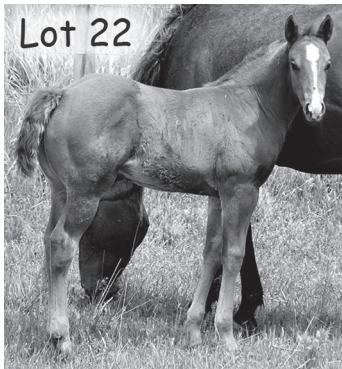

Playlights Robin
4954672

High Brow Cat crossed with Gray's Starlight, this filly should be able to keep an eye on some cattle. Don't let her color fool you.

21

Unnamed

April 15, 2014 • Sorrel Filly

Cant Kick This Cat
5197987

High Brow Cat
2706274

Smart Gals Don't Dual
4506752

Parks Peponita
2189524

NMSUBonita Rey Gina
2830210

High Brow Hickory 2075796
Smart Little Kitty 2198722

Dual Pep 2426289
The Smart Look 2689896

Peponita 0605028
Lena Susette 1142255

Lena's Bonita 0863391
Rey Jays Babe 1825864

Bonita Rey Ginny
4241873

A super "Cat" filly with a beautiful head and neck. Could be a winner in the cutting arena.

22

Unnamed

April 13, 2014 • Sorrel Filly

Playlight
4213270