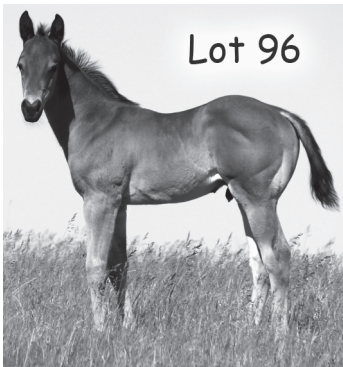

Big stout colt with some chrone. Should be loaded with cow sense and speed. Consigned by Buxcel/Barnes Quarter Horses, call 1-605-669-3057 or 1-605-530-7084.

96

Unnamed

May 15, 2014 • Bay Stallion

Playlight
4213270